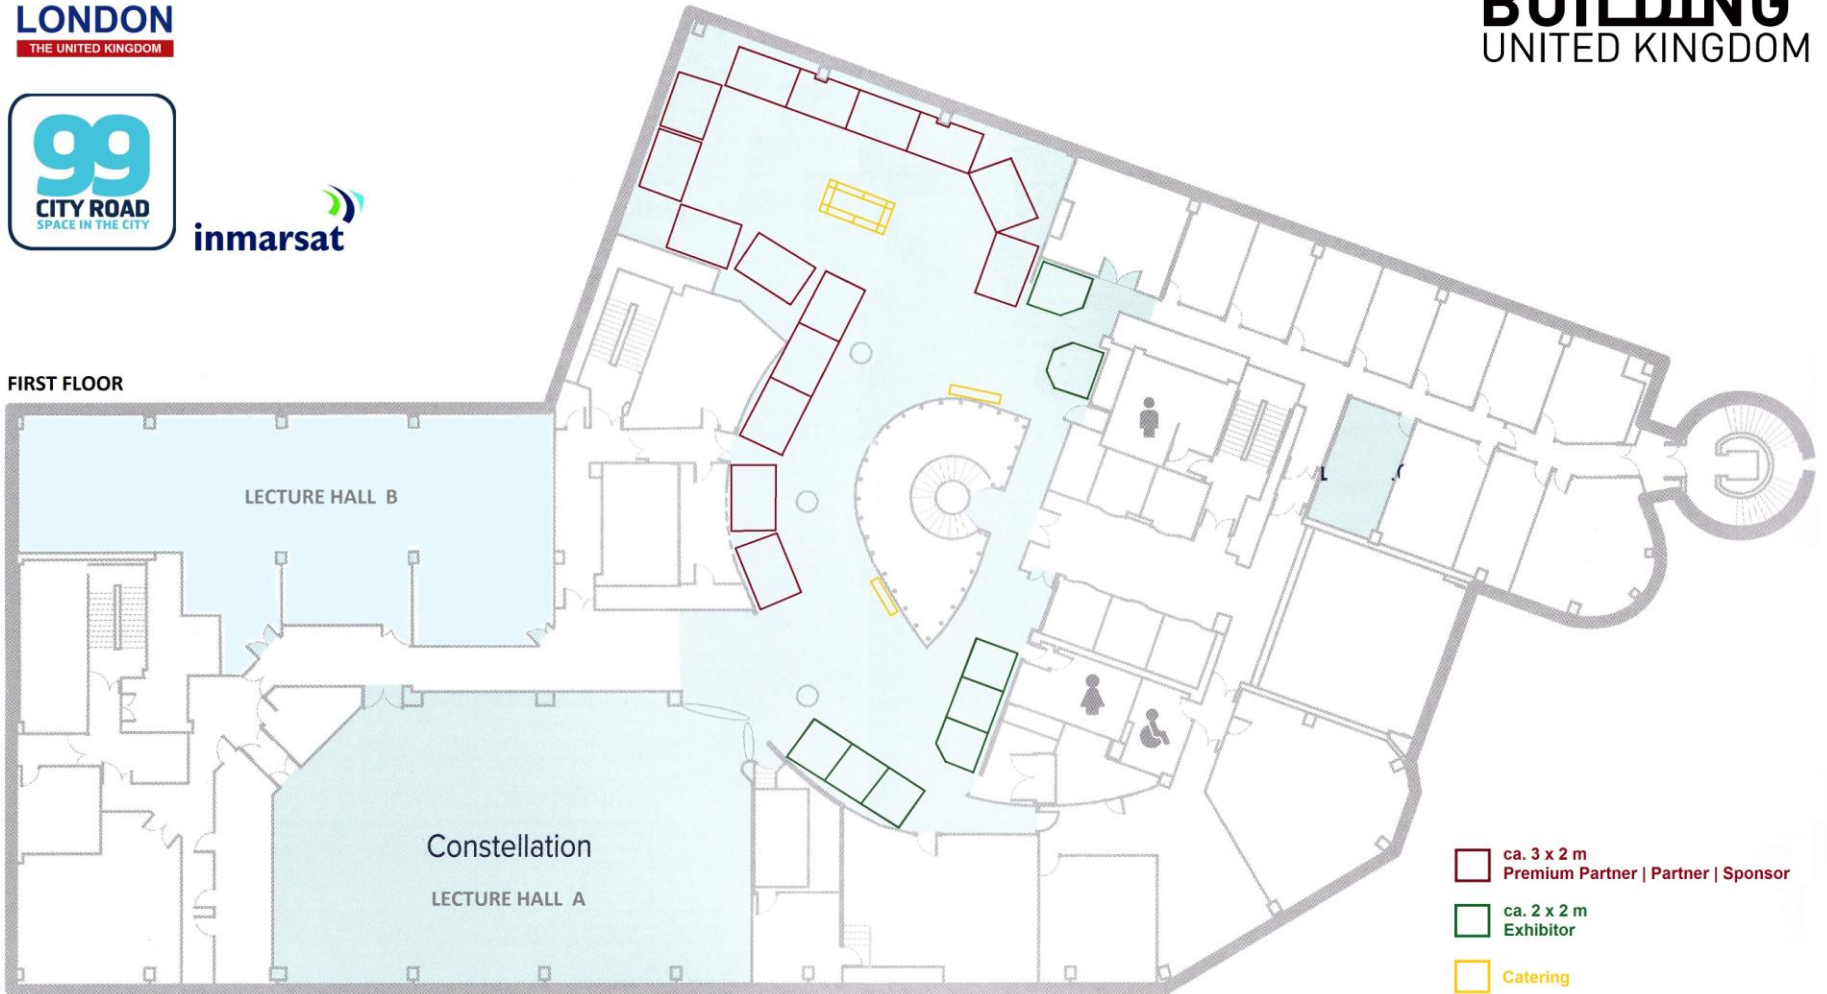

LONDON
THE UNITED KINGDOM

FORUM WOOD BUILDING UNITED KINGDOM

FIRST FLOOR

- ca. 3 x 2 m
Premium Partner | Partner | Sponsor
- ca. 2 x 2 m
Exhibitor
- Catering

03/2020

Contact:
Eve Denney | Structur Communications | E: eve@structur.co.uk
Hugo Karre | FORUM HOLZBAU | E: hugo.karre@forum-holz.com