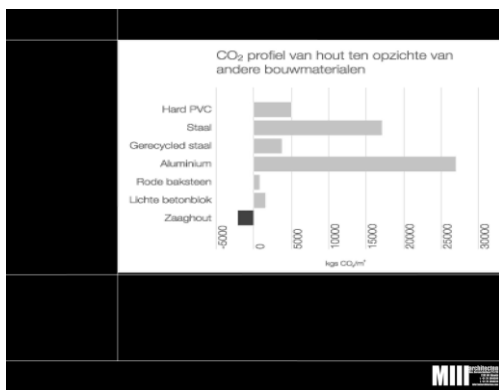

WOOD !

The only CO₂ absorbing building material for structural use is: wood.